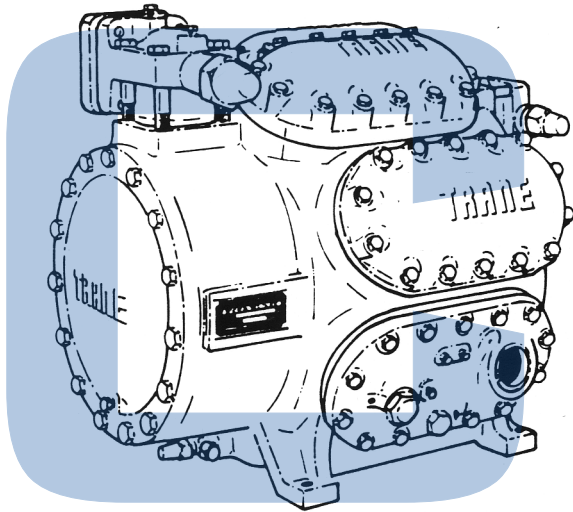

COMPRESSORS UNLIMITED INTERNATIONAL, LLC

2531 South Beltline Road • Dallas, TX 75253
972-286-2264 • 1-800-789-9890 • 972-286-5545 fax
sales@cuillc.com

OPEN RECIPROCATING COMPRESSORS

MODEL F, 4-5-6-8 CYLINDER
DESIGN SEQUENCES A, B AND C

RELIEF VALVE SETTINGS (385 PSI) _____ 3F-5B40
BORE (2-3/4") AND STROKE (2") _____
SPEED (1750 RPM) _____
DESIGN SEQUENCE _____
NUMBER CYLINDERS _____
OPEN TYPE COMPRESSOR _____
SOLENOID CONTROLLED UNLOADERS _____ 3F-5A40N L
LOW LIFT VALVES _____