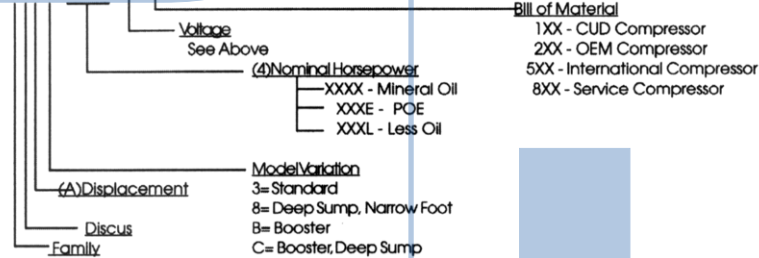

COMPRESSORS UNLIMITED INTERNATIONAL, LLC

2531 South Beltline Road • Dallas, TX 75253
972-286-2264 • 1-800-789-9890 • 972-286-5545 fax
sales@cuillc.com

MODEL NUMBER	(A)CFH	Application			(2)Voltage		
		LT	MT	HT	208-230/3/60	460/3/60	575/3/60
2DA(1)-050(4)-(2)-(3)	1135			12	TFC	TFD	TFE
2DA(1)-060(4)-(2)-(3)	1135	502/22/404/507		134	TFC	TFD	TFE
2DA(1)-075(4)-(2)-(3)	1135		502/404/507	22	TFC	TFD	TFE
2DB(1)-049(4)-(2)-(3)	1191	22/502			TFC		
2DB(1)-050(4)-(2)-(3)	1191			12	TFC	TFD	TFE
2DB(1)-060(4)-(2)-(3)	1191	502/22/404/507		134	TFC	TFD	
2DC(1)-050(4)-(2)-(3)	716		502/404/507	22	TFC	TFD	TFE
2DD(1)-050(4)-(2)-(3)	823		502/404/507	22	TFC	TFD	
2DE(1)-030(4)-(2)-(3)	863	502/22/404/507		12/134	TFC	TFD	
2DL(1)-040(4)-(2)-(3)	1008	502/22/404/507			TFC	TFD	
2DL(1)-075(4)-(2)-(3)	1008		502/404/507	22	TFC	TFD	

2DX(1)-XXX(4)-(2)-(3)

2D MODEL NOMENCLATURE